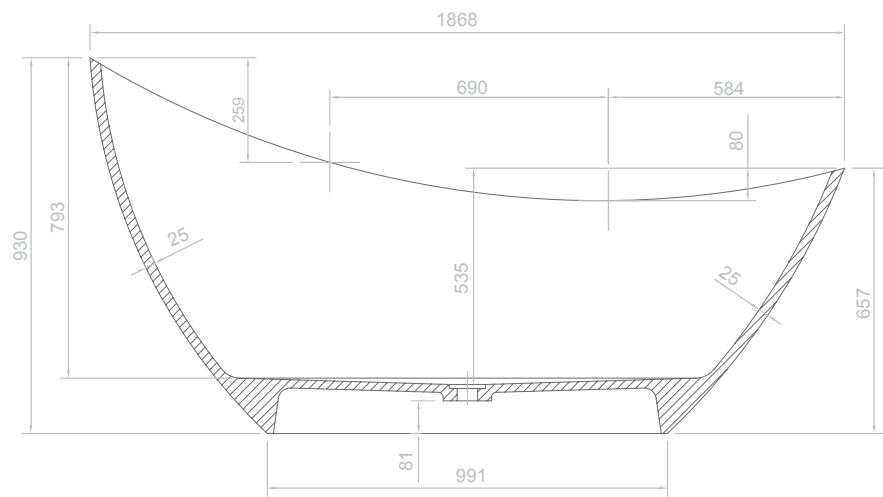

BANHEIRAS

DE POUJAR

Água
& Conforto.

Banheira de pousar LUNA

Branco

1868X790X930

AD12002186