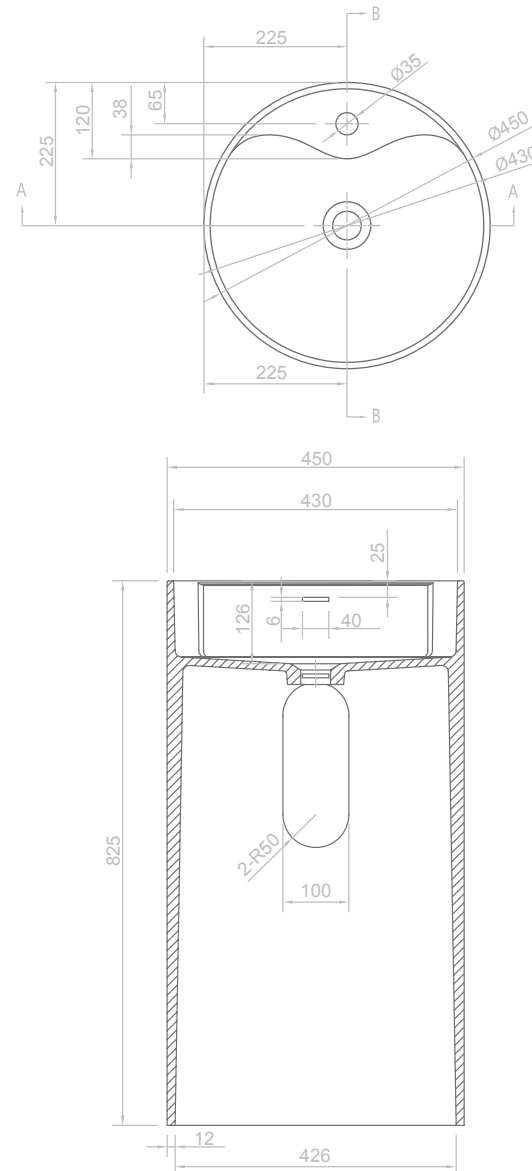

Lavatório de pé CILINDRICO COM FURAÇÃO DE TORNEIRA

Branco Ø45x825 AD18401001