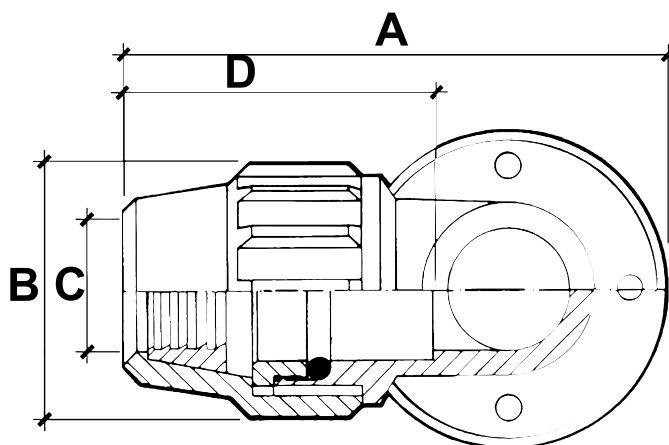

Referência	Medidas	Carac.	u./caixa
055179	20-1/2"	N AENOR	50
055180	25-3/4"	N AENOR	50
055181	32-1"	N AENOR	25
055182	40-1 1/4"	N AENOR	25
055228	16-1/2"	-	50
755179	20-1/2"	-	25
755180	25-3/4"	-	25
755181	32-1"	-	10

Dimensões

Referência	A	B	C	D	medida/size	r
055179	92	41	20.8	53.4	20-1/2"	1/2"
055180	104.3	47.8	25.6	58.6	25-3/4"	3/4"
055181	127	58	33	72	32-1"	1"
055182	160	69.5	41.4	86.4	40-1 1/4"	1 1/4"
055228	84	33.5	17	42.5	16-1/2"	1/2"